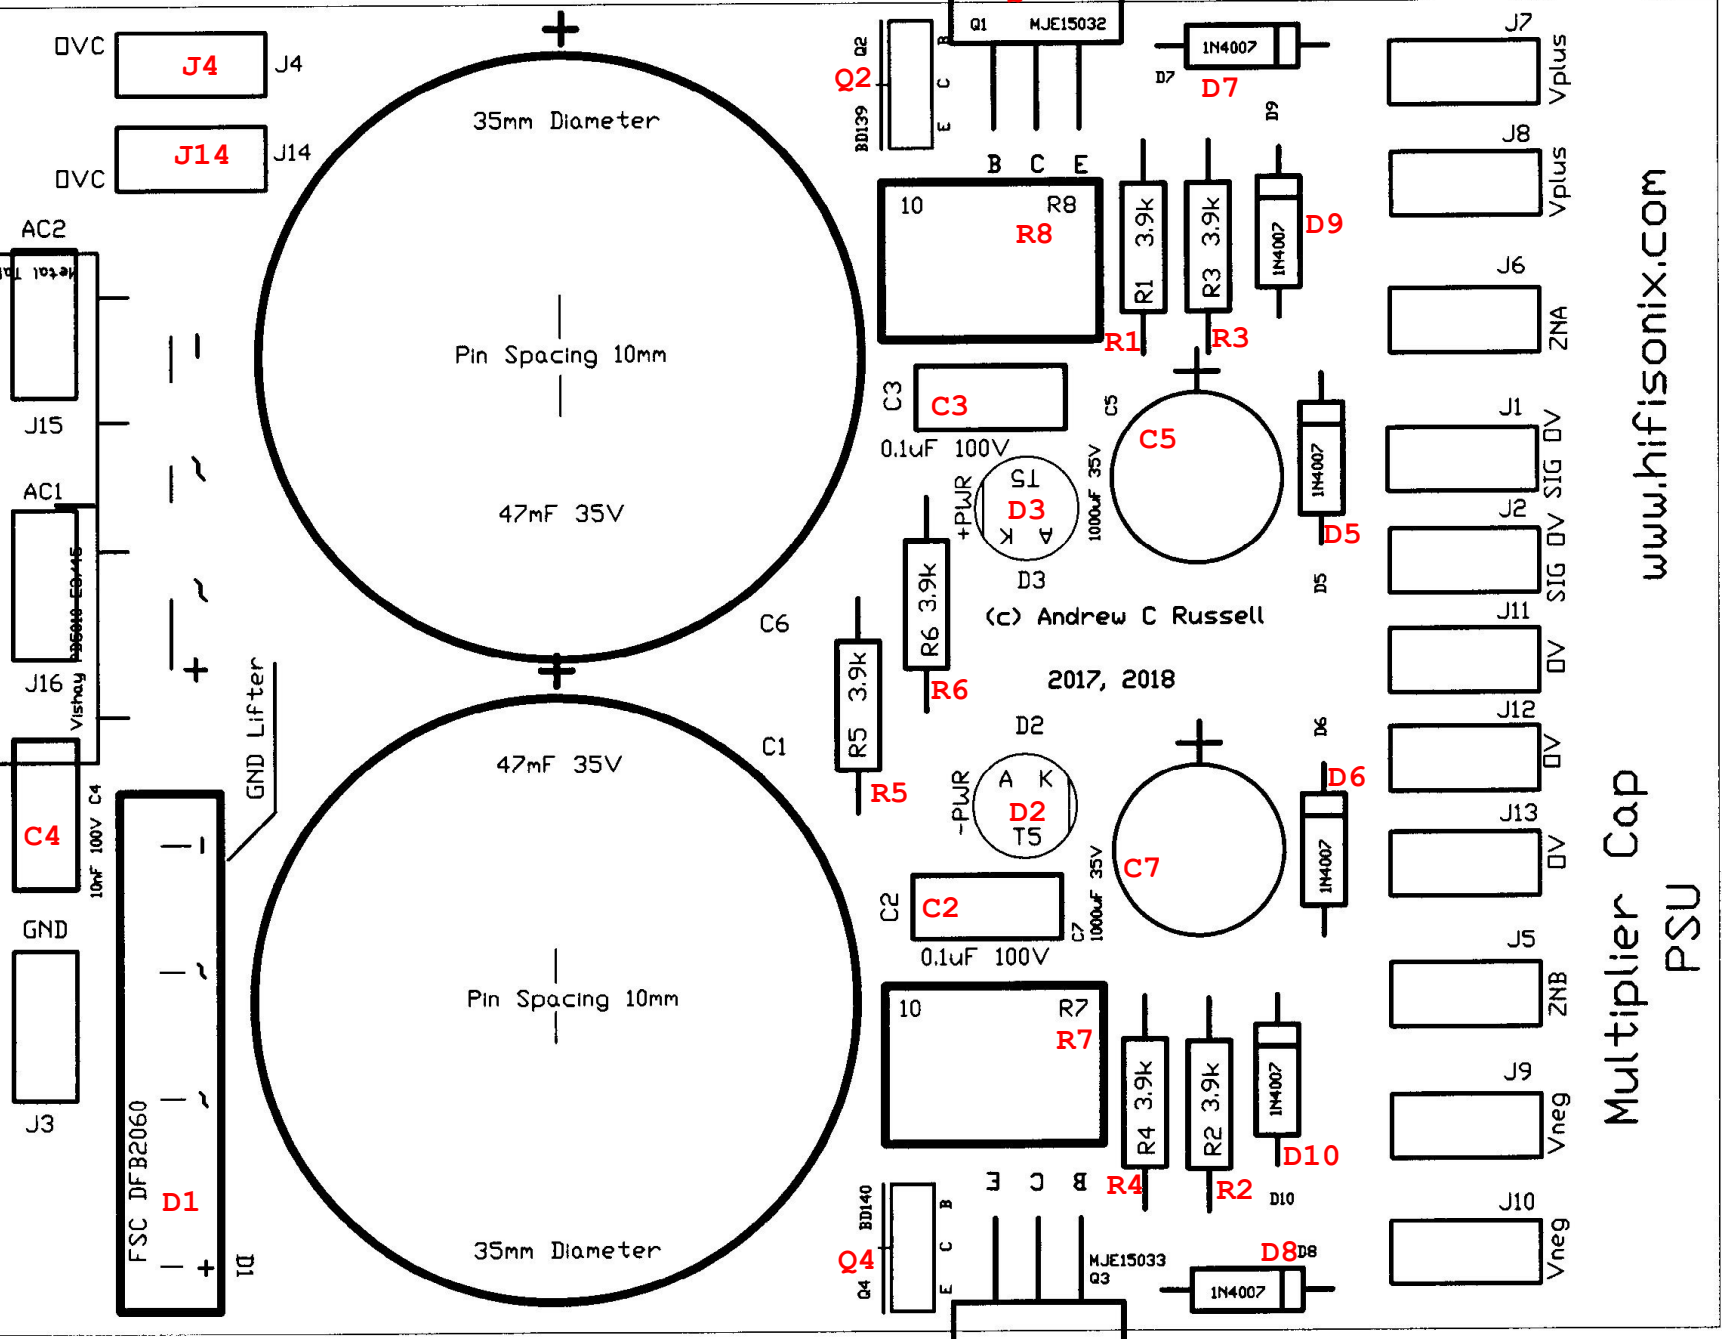

20A Bridge D4 Metal Tab Underneath

(c) Andrew C Russell
2017, 2018

Multiplier Cap PSU
www.hifisonix.com