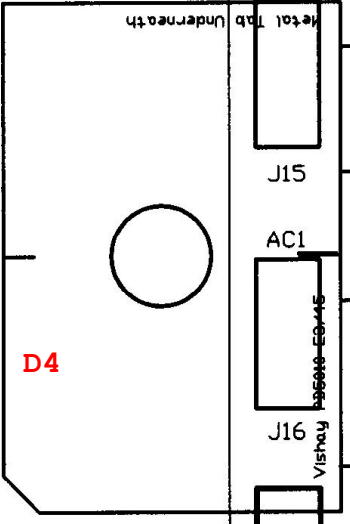

20A Bridge D4 Metal Tab Underneath

(c) Andrew C Russell
2017, 2018

Multiplier Cap PSU
www.hifisonix.com